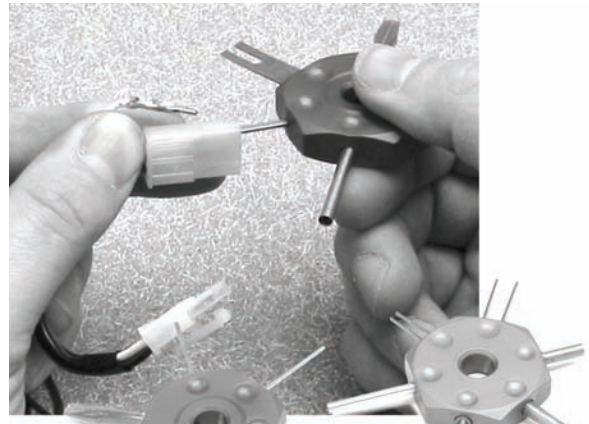

### ELECTRICAL TERMINAL TOOL BY LISLE

This 6 in 1 star tool will extract many typical GM electrical terminals. It features a hollow tool for Weather Pack terminals, three different size square tools for Pack-Con terminals, a forked tool for ALDL connectors, and a flat blade tool for Open connectors.

Use the appropriate tool for the specific terminal you are working with. As the tang is depressed, gently pull the wire and connector from the opposite end.

No. 1763

No. 1764

*Performance Parts For Harley-Davidson Motorcycles*