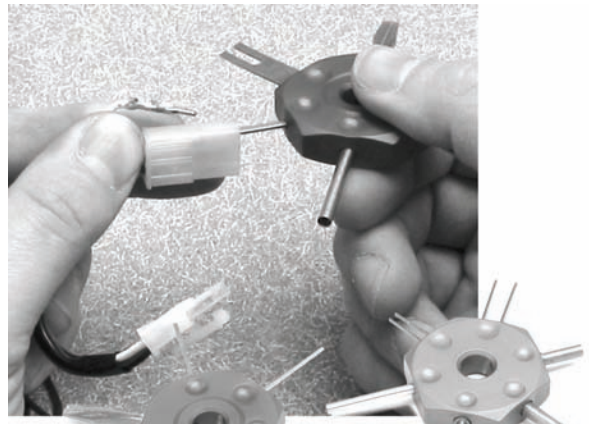

No. 1763

No. 1764

Performance Parts For Harley-Davidson Motorcycles

555 DAWSON DRIVE, CAMARILLO, CA 93012 PHONE 805-482-6913 • FAX 805-482-9224
VISIT US ON THE WEB AT WWW.JIMSUSA.COM